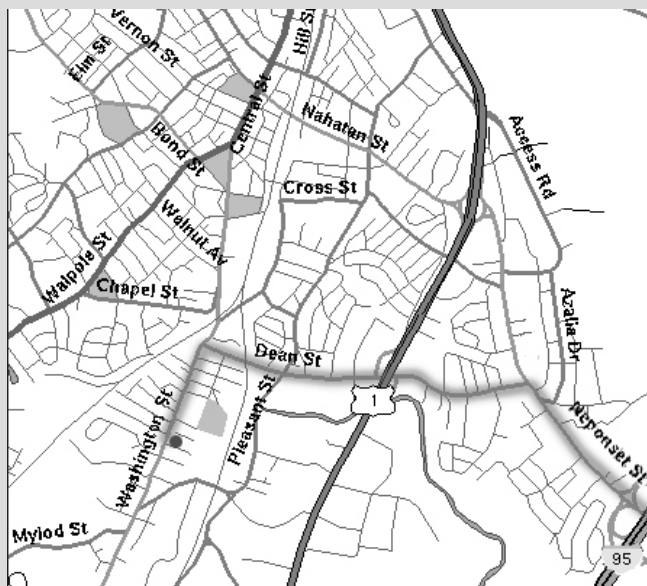

CHEM

SCIENTIFIC, LLC

www.chemscientific.com

Apparatus, Chemicals and Materials for Science Education

From Route 128 (I-93) Cambridge/Boston/South Shore

1. Take I-95 south to exit 11B Neponset Street to Norwood.
2. Follow Neponset street for ½ mile to Dean Street and take left onto Dean Street.

From Route 128 (I-95) Newton/Dedham/West Suburban

1. Take Route 1 South toward Norwood.
2. Follow Route 1 for 3½ miles to Dean Street and take right onto Dean Street.

3. Follow Dean Street to end to Washington Street
4. Take left onto Washington Street and follow ½ mile.
5. Chem Scientific, LLC will be on the left